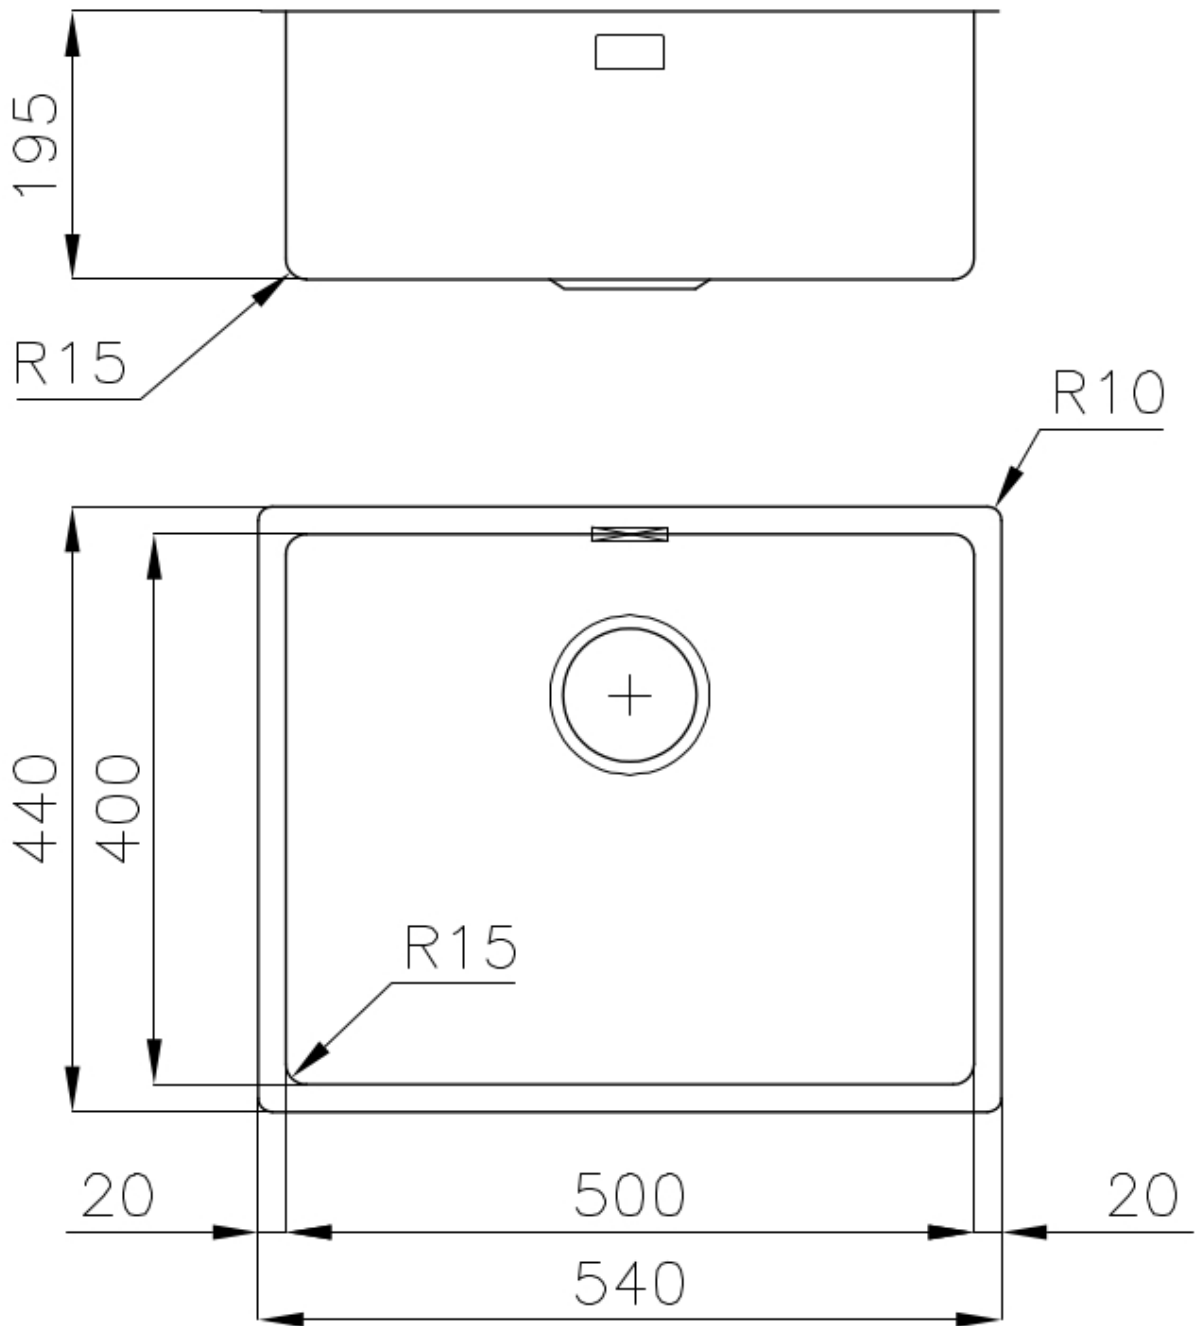

Sink KE - R15 Vintage

Kitchen Sinks

Code: 2155 880

DETAILS

| | |
|------------------------|---|
| Edge/Installation Type | Undermount |
| Material | AISI 304 stainless steel |
| Texture | Vintage |
| Base | 60 cm |
| Dimensions | 540 x 440 mm |
| Standard fittings | Fixing hooks, gasket, drain, overflow and siphon, boxed packing |
| Mixer holes | No standard holes |
| Built-in hole | View technical data sheet |
| Drainer | No |

Width 54 cm

Bowl dimension 500 x 400 mm

Number of bowls 1 bowl

Waste fitting 3,5" drain

FEATURES

VINTAGE The Vintage finish gives the product a long-lived and elegant look, creating a surface that does not fear scratches.

Basket 3,5" waste fitting The drain is equipped with a large 3.5" drain, with the practical basket cap that prevents the discharge of solid parts.

High thickness 1mm thick steel. A significant thickness, which guarantees the maximum sturdiness and durability.

Small radius Bowls with squared shapes with a modern design and an increased capacity, for a minimal aesthetics connected with an extreme practicality.

TECHNICAL DATA

Cut out size
Dimensioni per foratura top